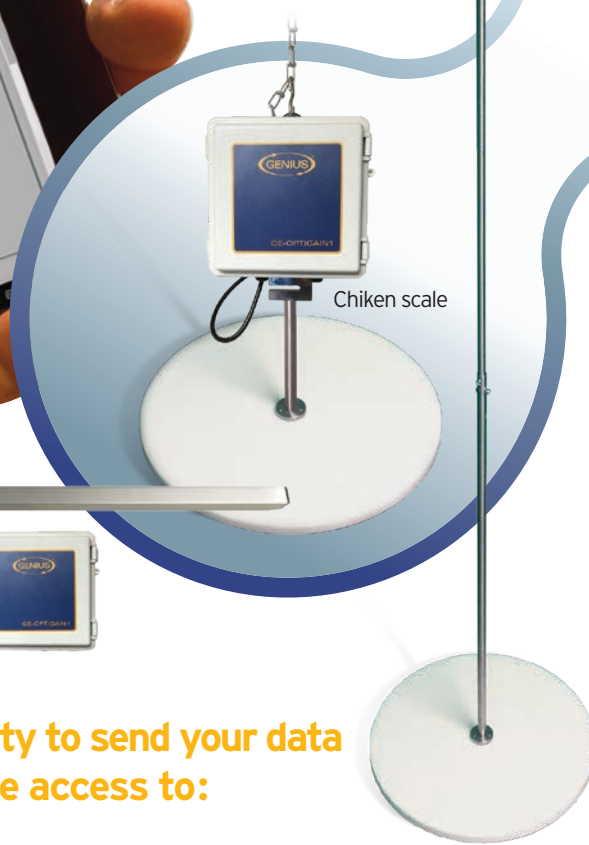

Release Your

Inner

by **Optimizing Bird Weight gain** of your production using the easy to install **GE-OPTIGAIN1**

Simply connect this module to one of many **GENIUS** controllers, and start collecting bird weights. This allows you to:

- » Constantly **track bird weights accurately**, providing you with an important management tool for optimizing weight gain
- » **Predict bird health issues**, reducing medical costs and bird mortality
- » **Reduce bird stress and labor costs** by eliminating manual weighing
- » Helps birds **attain target shipping weight**
- » **Access your data 24/7** with the **FarmQuest** online service and make informed decisions

Turkey scale

Complete **CONTROL** of your data from **ANYWHERE, 24/7**

Choose FarmQuest! Remotely accessible 24/7 Why?

- » **Validate** your bird weights
- » **Obtain** your number of weightings
- » **See** your average weight of the day
- » **Evaluate** your weight gains
- » **Observe** your homogeneity