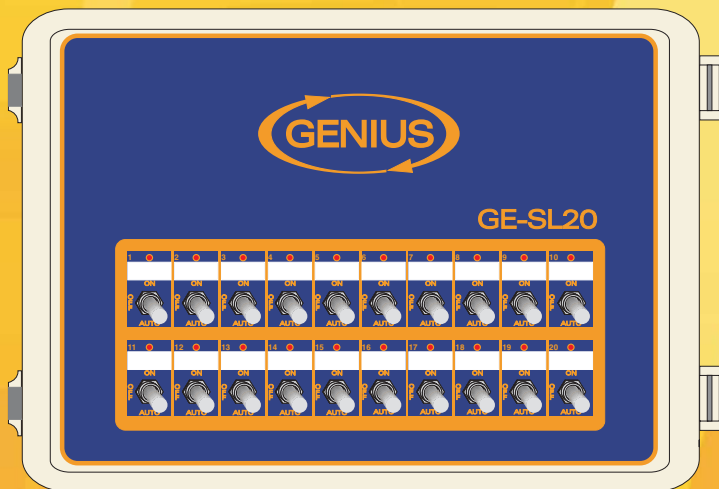

GE-SL20

20-OUTPUT RELAY MODULE

Also available in
10 and 15 relays versions

RELEASE YOUR INNER 

Improve your production performance and animal comfort with the user-friendly and flexible  control series.

Features:

- 20-output relay module
- Design to be used with a master control to add relay outputs and increase capacity or as a manual stand-alone control
- Compatible with fans, heaters, inlets, lights, etc...
- Potentiometer board for inlet positioning